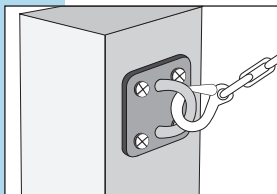

# Pad eye on square mounting plate **Sta**

## Stainless steel

- Screwed mounting plate

- Material:

316 stainless steel

Typical application